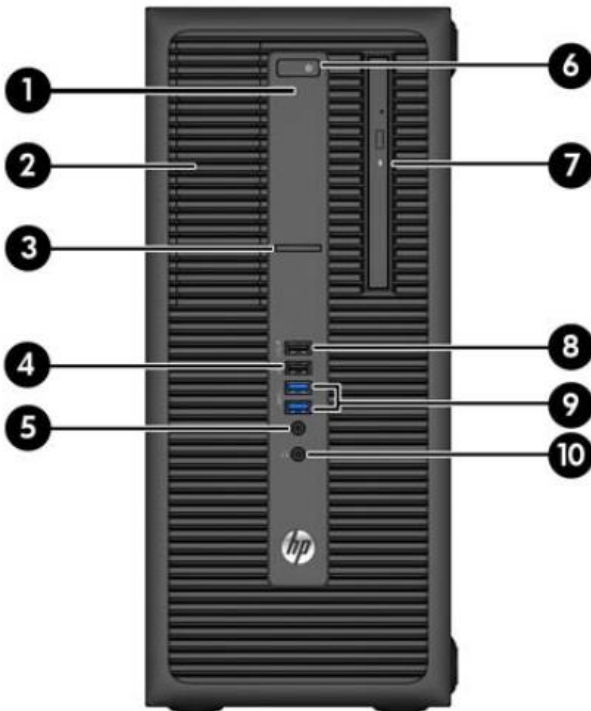

Overview

HP EliteDesk 800 G2 Small Form Factor Business PC

- | | |
|---------------------------------------|--------------------------------|
| 1. Slim Optical Drive (optional) | 6. Headphone Connector |
| 2. USB 2.0 Fast Charging Port (black) | 7. Dual-State Power Button |
| 3. USB 2.0 Port (black) | 8. Hard Drive Activity Light |
| 4. (2) USB 3.0 Ports (blue) | 9. SD 4 Card Reader (optional) |
| 5. Microphone/Headphone Connector | |

Overview

HP EliteDesk 800 G2 Small Form Factor Business PC

- | | |
|--|--|
| 1. PS/2 Mouse Connector (green) | 7. PS/2 Keyboard Connector (purple) |
| 2. Serial Connector | 8. (2) DisplayPort Monitor Connectors |
| 3. RJ-45 Network Connector | 9. VGA Monitor Connector |
| 4. (2) USB 3.0 Ports with Wake from S4/S5 feature (blue) | 10. (4) USB 3.0 Ports (blue) |
| 5. Line-In Audio Connector (blue) | 11. Line-Out Connector for powered audio devices (green) |
| 6. Power Cord Connector | |

NOTE: An optional second serial port and an optional parallel port are available from HP.

Not Shown

- | | |
|-------|---|
| Slots | (2) PCI Express x16 graphics connectors; one wired as a x4
(2) PCI Express x1 accessory connectors |
| Bays | (1) 2.5" internal storage drive bay
(2) 3.5" internal storage drive bay |

Overview

HP EliteDesk 800 G2 Tower Business PC

1. Hard Drive Activity Light
2. 5.25-inch Half-Height Drive Bay (behind bezel)
3. SD 4 Card Reader (optional)
4. USB 2.0 Port (black)
5. Microphone/Headphone Connector
6. Dual-State Power Button
7. Slim Optical Drive (optional)
8. USB 2.0 Fast Charging (powered) Port (black)
9. (2) USB 3.0 Ports (blue)
10. Headphone Connector