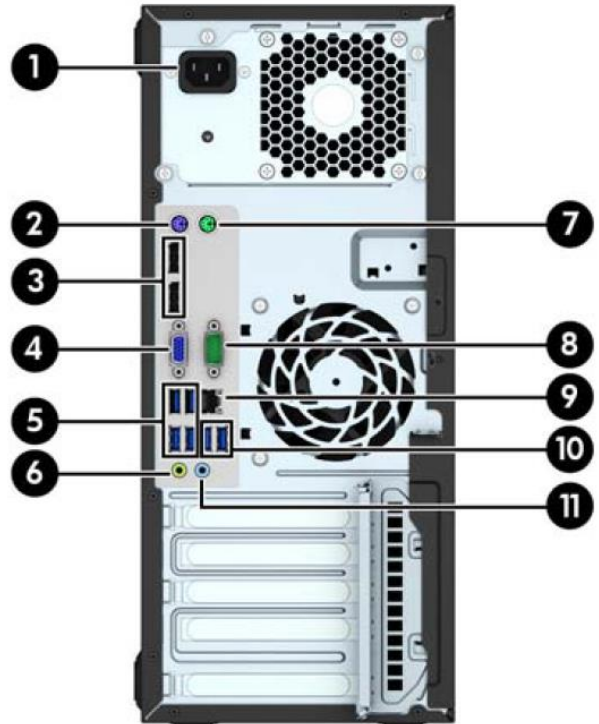

Overview

HP EliteDesk 800 G2 Small Form Factor Business PC

- | | |
|---------------------------------------|--------------------------------|
| 1. Slim Optical Drive (optional) | 6. Headphone Connector |
| 2. USB 2.0 Fast Charging Port (black) | 7. Dual-State Power Button |
| 3. USB 2.0 Port (black) | 8. Hard Drive Activity Light |
| 4. (2) USB 3.0 Ports (blue) | 9. SD 4 Card Reader (optional) |
| 5. Microphone/Headphone Connector | |

Overview

HP EliteDesk 800 G2 Small Form Factor Business PC

- | | |
|--|--|
| 1. PS/2 Mouse Connector (green) | 7. PS/2 Keyboard Connector (purple) |
| 2. Serial Connector | 8. (2) DisplayPort Monitor Connectors |
| 3. RJ-45 Network Connector | 9. VGA Monitor Connector |
| 4. (2) USB 3.0 Ports with Wake from S4/S5 feature (blue) | 10. (4) USB 3.0 Ports (blue) |
| 5. Line-In Audio Connector (blue) | 11. Line-Out Connector for powered audio devices (green) |
| 6. Power Cord Connector | |

NOTE: An optional second serial port and an optional parallel port are available from HP.

Not Shown

- | | |
|-------|---|
| Slots | (2) PCI Express x16 graphics connectors; one wired as a x4
(2) PCI Express x1 accessory connectors |
| Bays | (1) 2.5" internal storage drive bay
(2) 3.5" internal storage drive bay |

Overview

HP EliteDesk 800 G2 Tower Business PC

1. Hard Drive Activity Light
2. 5.25-inch Half-Height Drive Bay (behind bezel)
3. SD 4 Card Reader (optional)
4. USB 2.0 Port (black)
5. Microphone/Headphone Connector
6. Dual-State Power Button
7. Slim Optical Drive (optional)
8. USB 2.0 Fast Charging (powered) Port (black)
9. (2) USB 3.0 Ports (blue)
10. Headphone Connector