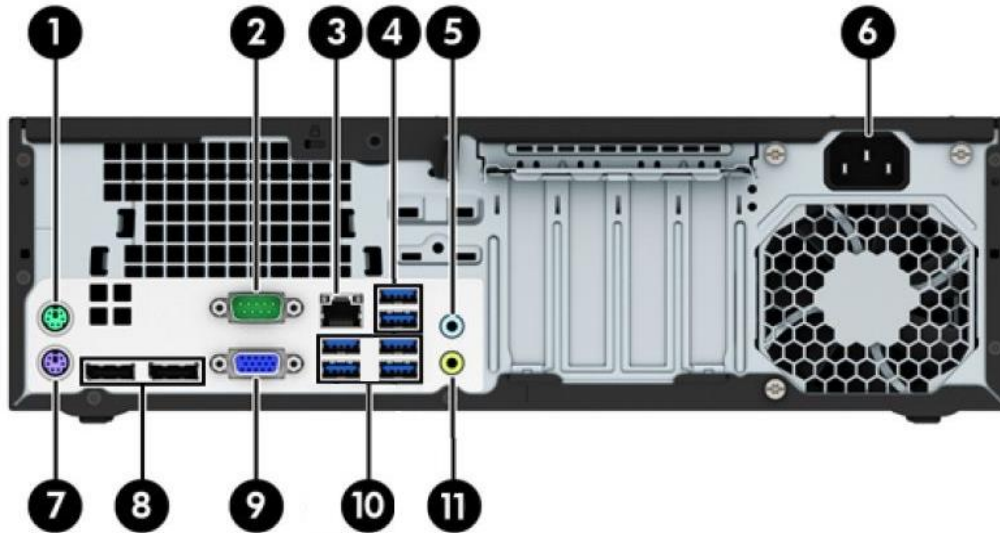

Overview

HP EliteDesk 800 G2 Small Form Factor Business PC

- | | |
|---------------------------------------|--------------------------------|
| 1. Slim Optical Drive (optional) | 6. Headphone Connector |
| 2. USB 2.0 Fast Charging Port (black) | 7. Dual-State Power Button |
| 3. USB 2.0 Port (black) | 8. Hard Drive Activity Light |
| 4. (2) USB 3.0 Ports (blue) | 9. SD 4 Card Reader (optional) |
| 5. Microphone/Headphone Connector | |

Overview

HP EliteDesk 800 G2 Small Form Factor Business PC

- | | |
|--|--|
| 1. PS/2 Mouse Connector (green) | 7. PS/2 Keyboard Connector (purple) |
| 2. Serial Connector | 8. (2) DisplayPort Monitor Connectors |
| 3. RJ-45 Network Connector | 9. VGA Monitor Connector |
| 4. (2) USB 3.0 Ports with Wake from S4/S5 feature (blue) | 10. (4) USB 3.0 Ports (blue) |
| 5. Line-In Audio Connector (blue) | 11. Line-Out Connector for powered audio devices (green) |
| 6. Power Cord Connector | |

NOTE: An optional second serial port and an optional parallel port are available from HP.

Not Shown

- | | |
|-------|---|
| Slots | (2) PCI Express x16 graphics connectors; one wired as a x4
(2) PCI Express x1 accessory connectors |
| Bays | (1) 2.5" internal storage drive bay
(2) 3.5" internal storage drive bay |

Overview

HP EliteDesk 800 G2 Tower Business PC

1. Hard Drive Activity Light
2. 5.25-inch Half-Height Drive Bay (behind bezel)
3. SD 4 Card Reader (optional)
4. USB 2.0 Port (black)
5. Microphone/Headphone Connector
6. Dual-State Power Button
7. Slim Optical Drive (optional)
8. USB 2.0 Fast Charging (powered) Port (black)
9. (2) USB 3.0 Ports (blue)
10. Headphone Connector