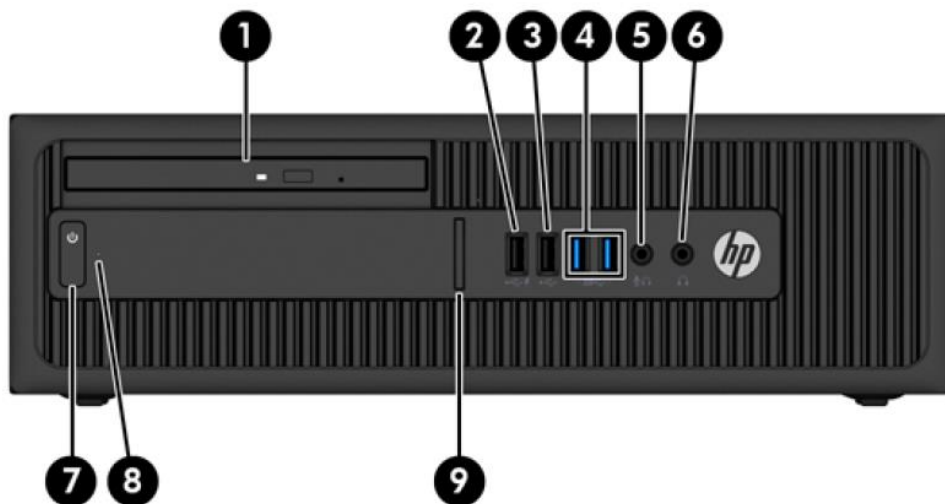

Overview

HP EliteDesk 800 G2 Small Form Factor Business PC

- | | |
|---------------------------------------|--------------------------------|
| 1. Slim Optical Drive (optional) | 6. Headphone Connector |
| 2. USB 2.0 Fast Charging Port (black) | 7. Dual-State Power Button |
| 3. USB 2.0 Port (black) | 8. Hard Drive Activity Light |
| 4. (2) USB 3.0 Ports (blue) | 9. SD 4 Card Reader (optional) |
| 5. Microphone/Headphone Connector | |

Overview

HP EliteDesk 800 G2 Small Form Factor Business PC

- | | |
|--|--|
| 1. PS/2 Mouse Connector (green) | 7. PS/2 Keyboard Connector (purple) |
| 2. Serial Connector | 8. (2) DisplayPort Monitor Connectors |
| 3. RJ-45 Network Connector | 9. VGA Monitor Connector |
| 4. (2) USB 3.0 Ports with Wake from S4/S5 feature (blue) | 10. (4) USB 3.0 Ports (blue) |
| 5. Line-In Audio Connector (blue) | 11. Line-Out Connector for powered audio devices (green) |
| 6. Power Cord Connector | |

NOTE: An optional second serial port and an optional parallel port are available from HP.

Not Shown

- | | |
|-------|---|
| Slots | (2) PCI Express x16 graphics connectors; one wired as a x4
(2) PCI Express x1 accessory connectors |
| Bays | (1) 2.5" internal storage drive bay
(2) 3.5" internal storage drive bay |

Overview

HP EliteDesk 800 G2 Tower Business PC

1. Hard Drive Activity Light
2. 5.25-inch Half-Height Drive Bay (behind bezel)
3. SD 4 Card Reader (optional)
4. USB 2.0 Port (black)
5. Microphone/Headphone Connector
6. Dual-State Power Button
7. Slim Optical Drive (optional)
8. USB 2.0 Fast Charging (powered) Port (black)
9. (2) USB 3.0 Ports (blue)
10. Headphone Connector